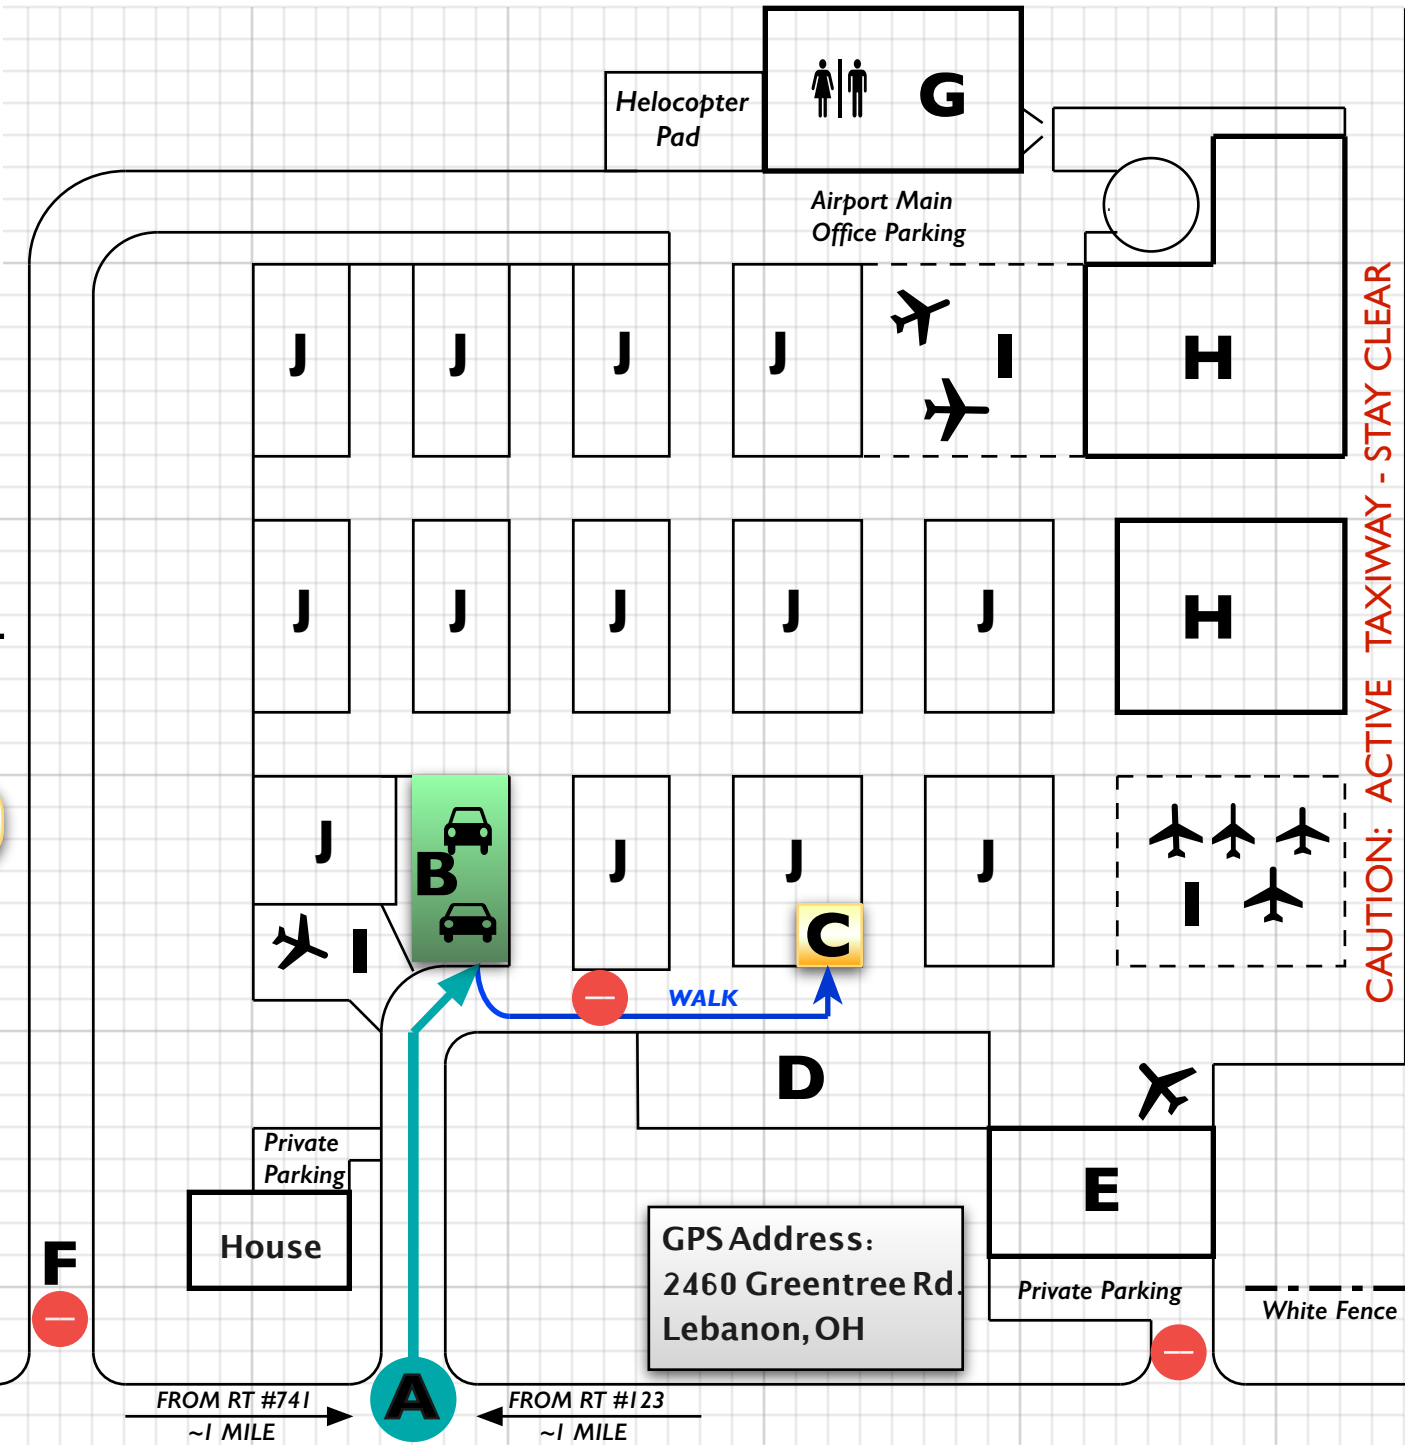

**NORTH**

**WARREN COUNTY AIRPORT  
LEGEND**

- A. Passenger Entrance
- B. Passenger Parking - Gravel
- C. Gentle Breeze Main Office - #8J  
(Check in here)
- D. Pilot, Crew & Trailer Parking
- E. Large White Hanger #23 (Private)
- F. Airport Main Entrance
- G. Airport Main Office (Rest Rooms)
- H. Balloon Launch Areas (On Grass)
- I. Aircraft Parking
- J. Hangers

**DO NOT ENTER  
(Driving)**

**CAUTION: ACTIVE TAXIWAY - STAY CLEAR**

**GREENTREE ROAD**